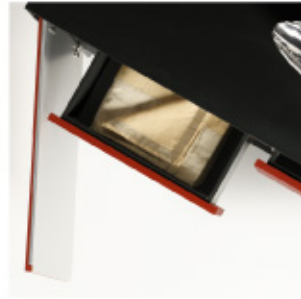

RUDE  
BRAVO  
DESIGN WORKS

RELOADED  
COLLECTION  
© 2002

CUPBOARD WITH DOORS AND CRACK.

DOORS IN WOOD, INSIDE ALUMINIUM.

TWO VERSIONS ARE AVAILABLE:

- WITH 4 GLASS SHELVES
- WITH 2 SHELVES AND 2 DRAWERS

IRON BURNISHED BASE WITH TRANSPARENT FINISHING.

CYLINDRICAL ADJUSTABLE FEET.

MODEL VERSION WITH DRAWERS

THE CUPBOARDS ARE AVAILABLE IN SEPIA BLACK LACQUERED OR MERINGUE WHITE LACQUERED BODY FINISHINGS, THAT CAN BE MATCHED WITH DOORS IN ORIENTAL RED, MERINGUE WHITE OR SEPIA BLACK LACQUERED.

THE BACK OF THE BODY AND THE DRAWERS FRONT ARE IN THE SAME FINISHING OF THE DOORS.

MODEL VERSION WITH SHELVES