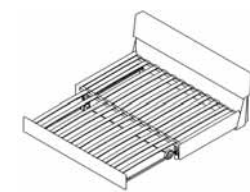

cod 04733
L 186 - P 121/217 - H 93/28
materasso / mattress L 165

mt 5,2

2.310,00
390,00 *

2.460,00
540,00 *

2.630,00
710,00 *

2.880,00
960,00 *

3.190,00
1.270,00 *

3.300,00
1.380,00 *

*rivestimento supplementare / supplementary fabric cover