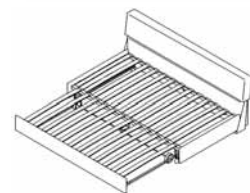

cod 04755
L 202 - P 121/217 - H 93/28
materasso / mattress L 180

mt 5,4

2.390,00
420,00 *

2.540,00
570,00 *

2.710,00
740,00 *

2.960,00
990,00 *

3.270,00
1.300,00 *

3.380,00
1.410,00 *